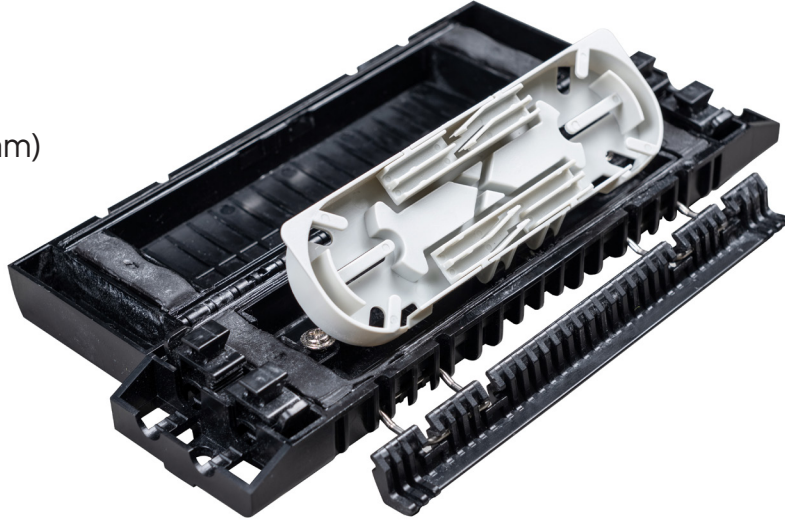

Transition Box

AERIAL & UNDERGROUND NANO

DESCRIPTION

Introducing the IP68 Transition Box:
Your Ultimate FTTH Network Solution!

The IP68 Transition Box is a game-changer designed for installation in manholes or on poles. It's your go-to solution for connecting or maintaining FTTH networks.

This versatile box handles external to internal cable transitions, property demarcation, cable repairs, extensions, and network burial with ease.

With the capacity to manage two cables on each side and splice four optical fibres, the IP68 Transition Box ensures seamless and reliable connectivity, making it an indispensable tool for modern fibre optical networks.

Get ready to experience a new level of efficiency and performance with this robust and practical solution.

PRODUCT FEATURES

- Ultra-compact and discreet design
- IP68 certified for underground and aerial use
- UV-resistant for enhanced durability
- Perfect sealing with high-quality silicone gel
- Easy installation: no accessories

CONTACT & INFORMATION:

Tel: (920) 328-1020 Email: info@raddnetwork.com Website: RaDDNetwork.com

Transition Box

AERIAL & UNDERGROUND NANO

Dimensions:
7.24 x 1.91 x 1.16"
(184 x 48.5 x 29.5mm)

Features	Performance	Standard References
Dimensions	7.24 x 1.91 x 1.16" (184 x 48.5 x 29.5mm)	
Material	PC compound	EN 60529 EN 62262
IP-IK	IP68 IK08	ISO 11664-4 ISO 4892-2/3
Color	Black UV resistant	
Fixing	By screw on wall By metal strap on pole	
Anchoring	4 anchoring clamps	
Cable Input	4 Entry ports diameter 3 to 7mm Singlemode G.657.A2	IEC 60793-2-50
Retention	10D with clips 15D with clips + cable ties	EN 61300-2-4
Capacity	4 removable heat-shrink splice holders from 30mm to 45mm diameters 2.3 to 2.6mm after shrinking or 4 crimp-splice protectors (ANT)	
Connections	2 LC/APC DX or 2 SC/APC adapters	