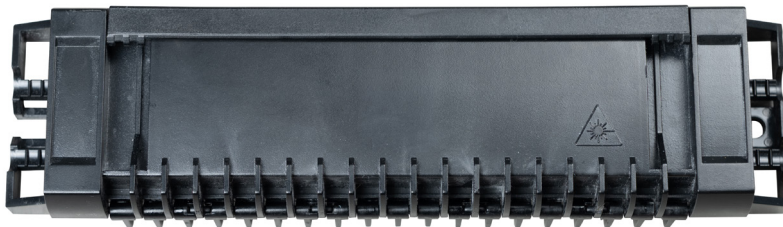

Transition Box

AERIAL & UNDERGROUND NANO

DESCRIPTION

Introducing the IP68 Transition Box:
Your Ultimate FTTH Network Solution!

The IP68 Transition Box is a game-changer designed for installation in manholes or on poles. It's your go-to solution for connecting or maintaining FTTH networks.

This versatile box handles external to internal cable transitions, property demarcation, cable repairs, extensions, and network burial with ease.

With the capacity to manage two cables on each side and splice four optical fibres, the IP68 Transition Box ensures seamless and reliable connectivity, making it an indispensable tool for modern fibre optical networks.

Get ready to experience a new level of efficiency and performance with this robust and practical solution.

PRODUCT FEATURES

- Ultra-compact and discreet design
- IP68 certified for underground and aerial use
- UV-resistant for enhanced durability
- Perfect sealing with high-quality silicone gel
- Easy installation: no accessories

CONTACT & INFORMATION:

Tel: (920) 328-1020 Email: info@raddnetwork.com Website: RaDDNetwork.com

Transition Box

AERIAL & UNDERGROUND NANO

Dimensions:
7.24 x 1.91 x 1.16"
(184 x 48.5 x 29.5mm)

Features	Performance	Standard References
Dimensions	7.24 x 1.91 x 1.16" (184 x 48.5 x 29.5mm)	
Material	PC compound	EN 60529 EN 62262
IP-IK	IP68 IK08	ISO 11664-4 ISO 4892-2/3
Color	Black UV resistant	
Fixing	By screw on wall By metal strap on pole	
Anchoring	4 anchoring clamps	
Cable Input	4 Entry ports diameter 3 to 7mm Singlemode G.657.A2	IEC 60793-2-50
Retention	10D with clips 15D with clips + cable ties	EN 61300-2-4
Capacity	4 removable heat-shrink splice holders from 30mm to 45mm diameters 2.3 to 2.6mm after shrinking or 4 crimp-splice protectors (ANT)	
Connections	2 LC/APC DX or 2 SC/APC adapters	