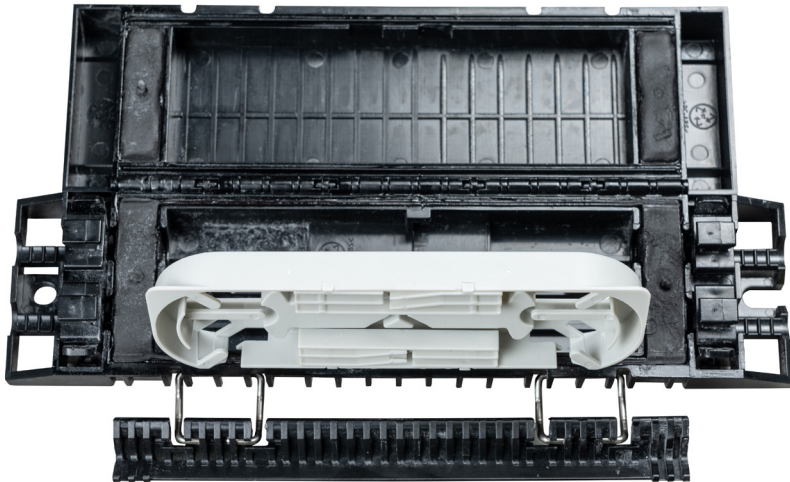

Transition Box

AERIAL & UNDERGROUND NANO

DESCRIPTION

Introducing the IP68 Transition Box:
Your Ultimate FTTH Network Solution!

The IP68 Transition Box is a game-changer designed for installation in manholes or on poles. It's your go-to solution for connecting or maintaining FTTH networks.

This versatile box handles external to internal cable transitions, property demarcation, cable repairs, extensions, and network burial with ease.

With the capacity to manage two cables on each side and splice four optical fibres, the IP68 Transition Box ensures seamless and reliable connectivity, making it an indispensable tool for modern fibre optical networks.

Get ready to experience a new level of efficiency and performance with this robust and practical solution.

PRODUCT FEATURES

- Ultra-compact and discreet design
- IP68 certified for underground and aerial use
- UV-resistant for enhanced durability
- Perfect sealing with high-quality silicone gel
- Easy installation: no accessories

CONTACT & INFORMATION:

Tel: (920) 328-1020 Email: info@raddnetwork.com Website: RaDDNetwork.com

Transition Box

AERIAL & UNDERGROUND NANO

Dimensions:
7.24 x 1.91 x 1.16"
(184 x 48.5 x 29.5mm)

Features	Performance	Standard References
Dimensions	7.24 x 1.91 x 1.16" (184 x 48.5 x 29.5mm)	
Material	PC compound	EN 60529 EN 62262
IP-IK	IP68 IK08	ISO 11664-4 ISO 4892-2/3
Color	Black UV resistant	
Fixing	By screw on wall By metal strap on pole	
Anchoring	4 anchoring clamps	
Cable Input	4 Entry ports diameter 3 to 7mm Singlemode G.657.A2	IEC 60793-2-50
Retention	10D with clips 15D with clips + cable ties	EN 61300-2-4
Capacity	4 removable heat-shrink splice holders from 30mm to 45mm diameters 2.3 to 2.6mm after shrinking or 4 crimp-splice protectors (ANT)	
Connections	2 LC/APC DX or 2 SC/APC adapters	